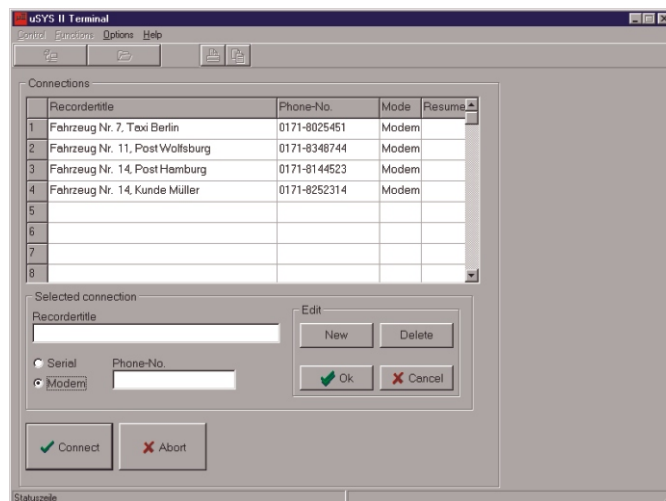

Description of the Remote Link Option

The Remote Link Option enables the remote control of one or several recorders via a telephone network. It consists of two parts:

1. A special version of the recorder software enables the control of different modem types via the serial interface of the recorder.
2. The expanded terminal software enables to manage several recorders; it controls a modem.

Types of modems

For non mobile installations of the recorder an analogue modem for the normal telephone network (38,4kBAud) is used. (ISDN modems can be supported on request).

When the recorder is used in a mobile application or a connection to the normal telephone network is not possible, a mobile modem can be used. This mobile modem uses a direct connection to the mobile GSM networks of all available providers (e. g. T-Mobile, Vodafone etc.). Like a mobile telephone the recorder can then be reached practically anywhere in Germany or across Europe.

In addition, other modems with a RS-232 interface and Hayes-compatible AT command set can be adjusted.

Expanded terminal software

The terminal software supports all Hayes-compatible modems and has a data bank. This data bank takes care of several recorders. It stores for every recorder (clear text title) a telephone number. By simply selecting the recorder